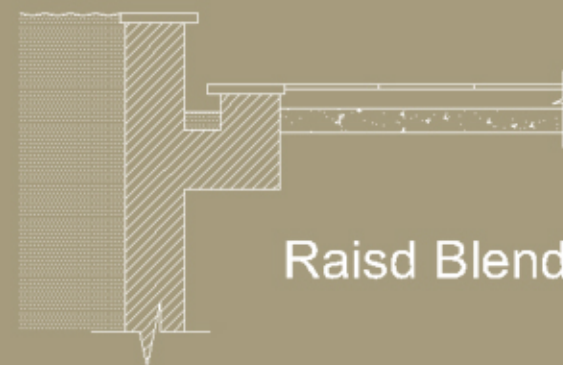

Raisd Blended

Vanishing Edge

Infinity Pools

Blended Pool

The pool blends in its landscape as most of the drain gutter is invisible under the surrounding flooring. The inner gutter wall is still visible under the flowing water.